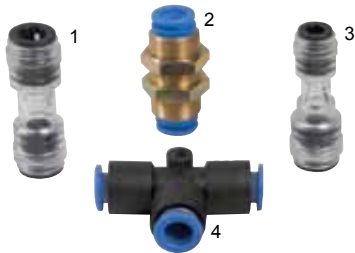

# Distribution Equipment

Tube Accessories:  
1) DE08MC2, 2) DE08MB,  
3) DE05RC2, and 4) DE08MT

DE02TOX & DE04TOD

DE08GBC

Tube Sealing Components:  
1) DE08MC2, 2) DE55MP,  
3) DE08MA, and 4) DE06MP.

### Physical Characteristics

Part Number	Description
DE02TOX	Bushing for 2-Tube Cable Liquid Tight Kellm Fitting
DE04TOD	Bushing for 4-Tube Cable Liquid Tight Kellm Fitting
DE08MC2	Straight Tube Coupling (8mm) / Clear, available only in packs of 10
DE08GBC	8mm Gas Blocking Coupling for use in Class 1 - Div. 1 & 2 areas
DE08MCS	Nickleplated Brass Coupling for Hazardous Areas
DE08MT	Tee Coupling (8mm) / Black
DE08MB	Bulkhead Tube Coupling (8mm) / Brass, available only in packs of 10
DE05RC2	8mm x 5mm Reducing Coupling / Clear
DE06MP	Tube Plug (6mm) / Orange, available only in packs of 10
DE08MA	Tube End Cap (8mm) / Slate, available only in packs of 10
DE55MP	6MM Tube Plug - Blue for use with TCxxTP2
DETC008	8-tube Organizer for 8 mm Tubes, available only in pks of 10
DETCB	Mounting L-Bracket for DETC008