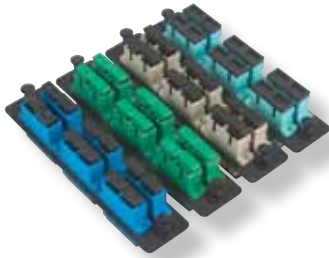

Termination Equipment

Tapered Bushings:
 FT2MFB (Red), FT3MFB (Black)

Interconnect Panel: SC

Interconnect Panels: LC

FTFLD24

Fiber Termination Accessories

Features

- Accessory items include splice trays, tapered bushings, interconnect panels, pigtails, and breakout kits
- Pigtails are available in various lengths with LC, SC, MTRJ, ST, FC and other connectors