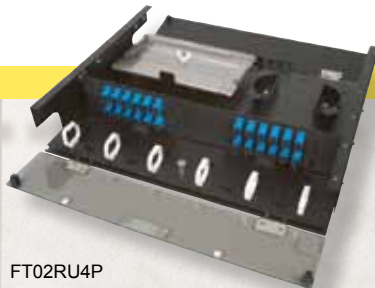

Termination Equipment

FT24WFM

FT02SPV

FT02RU4P

FT03RU8P

Fiber Termination Units

Wall-Mount Features

- Keylocked door for installation and maintenance
- Supports cables up to 2 inches in diameter; top, bottom or side entry
- Accepts single-mode, multimode pigtail splicing, and field termination

Rack-Mount Features

- Fits both 19 inch and 23 inch racks
- Accepts single-mode, multimode pigtail splicing, and field termination
- Accepts all common connector types

Applications

Fiber Termination Units are wall-mounted or rack-mounted enclosures used to terminate ABF tubes and fiber bundles. They can be used in a variety of locations, including telecommunications closets and hubs, to organize fibers for termination.