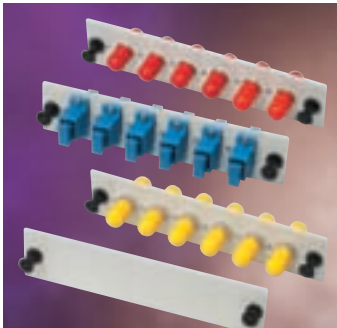

Interconnect Panels: FC, SC, ST, Blank